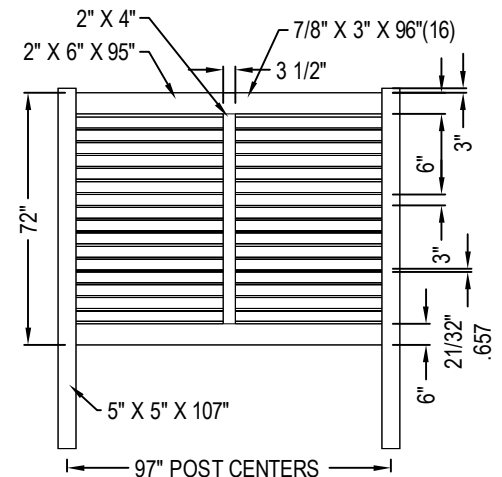

SELECT DESIRED HEIGHT:

- 4'  
 5'  
 6'

SELECT DESIRED COLOR:

- WHITE                       ARCTIC BLEND  
 ALMOND                       BRAZILIAN BLEND  
 CLAY                               SIERRA BLEND  
 WEATHERED BLEND

4' HIGH HORIZONTAL  
 FENCE PANEL

5' HIGH HORIZONTAL  
 FENCE PANEL

6' HIGH HORIZONTAL  
 FENCE PANEL

**SPECIFICATIONS:**

TEXTURE: CEDAR

PICKET STYLE: 7/8" X 3"

PICKET SPACING: 21/32"

STEEL INSERT IN BOTTOM RAILS