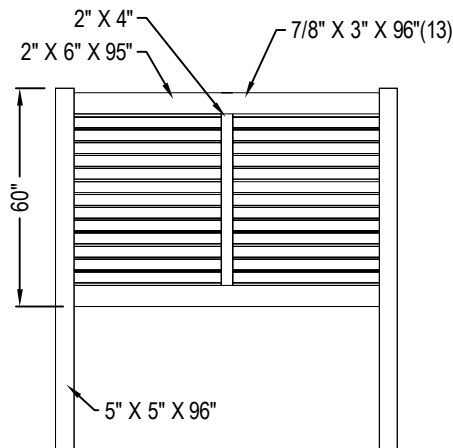

SELECT DESIRED HEIGHT:

- 4'  
 5'  
 6'

SELECT DESIRED COLOR:

- WHITE                       ARCTIC BLEND  
 ALMOND                       BRAZILIAN BLEND  
 CLAY                               SIERRA BLEND  
 WEATHERED BLEND

4' HIGH HORIZONTAL  
 FENCE PANEL

5' HIGH HORIZONTAL  
 FENCE PANEL

6' HIGH HORIZONTAL  
 FENCE PANEL

**SPECIFICATIONS:**

TEXTURE: CEDAR

PICKET STYLE: 7/8" X 3"

PICKET SPACING: 21/32"

STEEL INSERT IN BOTTOM RAILS