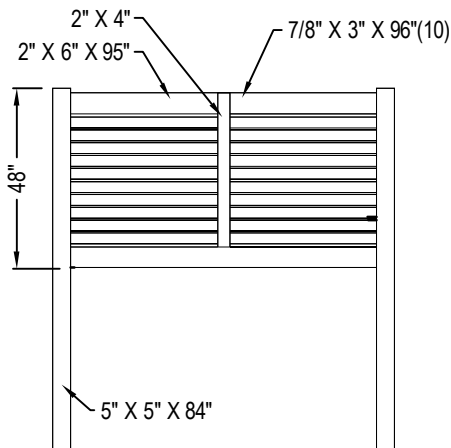

SELECT DESIRED HEIGHT:

- 4'  
 5'  
 6'

SELECT DESIRED COLOR:

- WHITE                       ARCTIC BLEND  
 ALMOND                       BRAZILIAN BLEND  
 CLAY                               SIERRA BLEND  
 WEATHERED BLEND

4' HIGH HORIZONTAL  
 FENCE PANEL

5' HIGH HORIZONTAL  
 FENCE PANEL

6' HIGH HORIZONTAL  
 FENCE PANEL

**SPECIFICATIONS:**

TEXTURE: CEDAR

PICKET STYLE: 7/8" X 3"

PICKET SPACING: 21/32"

STEEL INSERT IN BOTTOM RAILS